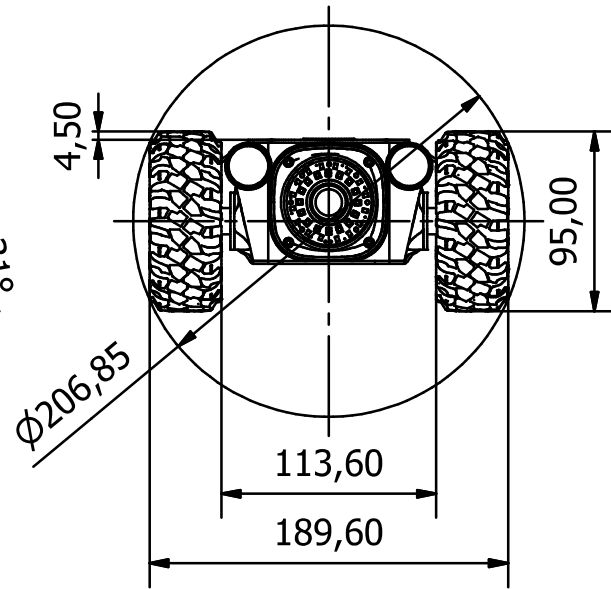

25,00

	Designed by Luan G. V.	Date 30/09/2021	Edition 01	Material	Edition	Edited by	Date		Signature Luan G.V.
	PRDRDI003000	Robô de inspeção RDI-3000	Quantity 1						Scale 1 : 4