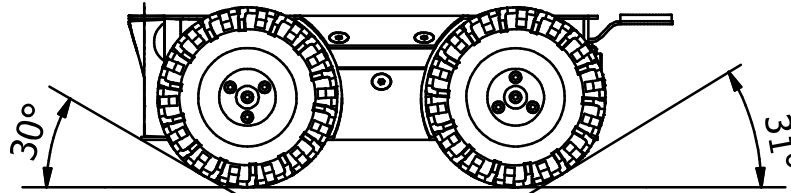

25,00

	Designed by Luan G. V.	Date 30/09/2021	Edition 01	Material	Edition	Edited by	Date		Signature Luan G.V.
	PRDRDI003000	Robô de inspeção RDI-3000	Quantity 1						Scale 1 : 4