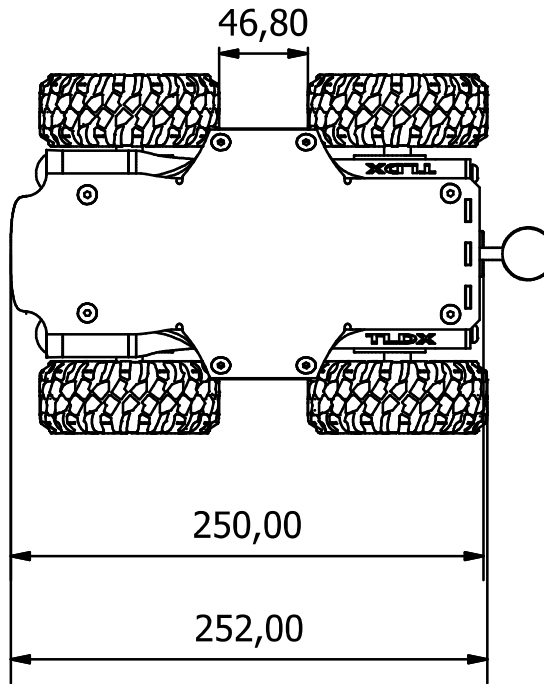

25,00

	Designed by Luan G. V.	Date 30/09/2021	Edition 01	Material	Edition	Edited by	Date		Signature Luan G.V.
	PRDRDI003000	Robô de inspeção RDI-3000	Quantity 1						Scale 1 : 4