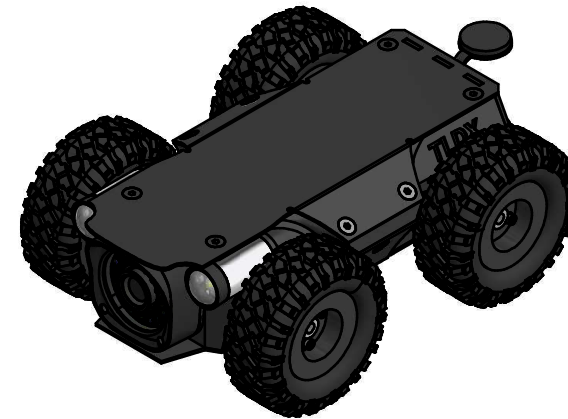

25,00

	Designed by Luan G. V.	Date 30/09/2021	Edition 01	Material	Edition	Edited by	Date		Signature Luan G.V.
	PRDRDI003000	Robô de inspeção RDI-3000	Quantity 1						Scale 1 : 4